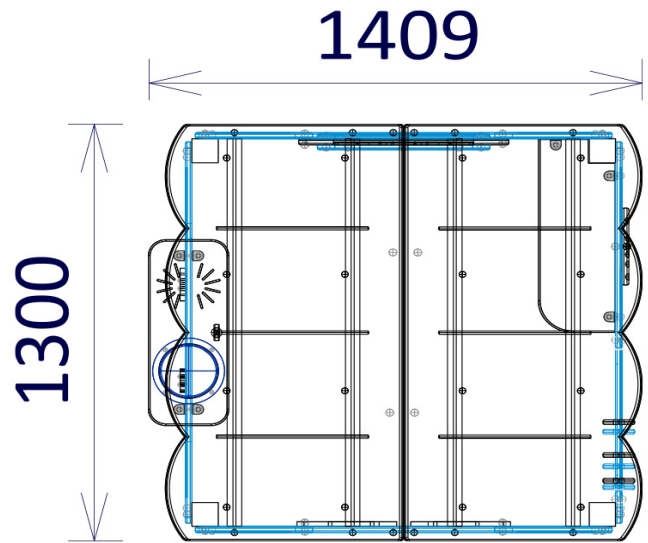

Toddler Shop

Meticulously designed with the utmost consideration for the safety and developmental needs of toddlers, this barn-themed playground structure combines creativity and functionality. The Toddler Shop features interactive play panels, fostering motor skills, imagination, and social interaction in our youngest adventurers. Crafted with the same commitment to quality and durability that defines all ForPark products, the Toddler Shop stands as a testament to our dedication to providing innovative and safe play solutions for every stage of childhood.

Specifications

Code: FS176

Age Range: 0-6 Years

Equipment size: 1300mm x 1409mm

Max equipment height: 1630mm

Playspaces: Parks, schools, commercial

Materials

Colours	Uprights and steel components: Standard powder coat - White 41 Plastic: Standard HDPE Acrylic: Blue Rubber: Black
Material specs	Frame: Aluminium Steel components: Stainless steel Powder coating: 80-120u Plastic: Standard HDPE & acrylic Rubber: Conveyor belt

Standards

Complies with relevant Australian Standards including: AS 4685:2021 (P1-6) | AS 4685.0:2017 | AS4422 (Int):2022

*All information is commercial in confidence and is the property of The Play Collective. For details regarding Australian standards, warranties, insurances, QA and installation, please contact your local office. All information is correct as at February 2024.