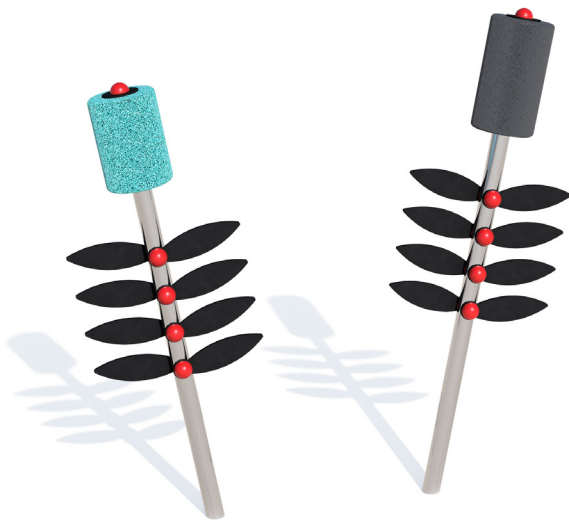

Flowers – desert brushes

These beautiful Themed Play Flowers – Desert Brushes are delightful in any garden bed or play space. With soft rubber leads and brushes that encourage sensory play, our Themed Play Flowers – Desert Brushes are sure to brighten the day!

Specifications

Code: PN913

Age range: 2-8 Years

Max fall height: N/A

Minimum fall zone: N/A

Equipment size: 0.8m²

Max equipment height: 1.1m

Playspaces: Parks, schools, commercial

Materials

Colours	
Material specs	Brushes: Polypropylene Leaves: Reinforced rubber Posts & fasteners: Stainless steel

Standards

Complies with relevant Australian Standards including: AS 4685:2021 (P1-6) | AS 4685.0:2017 | AS4422 (Int):2022