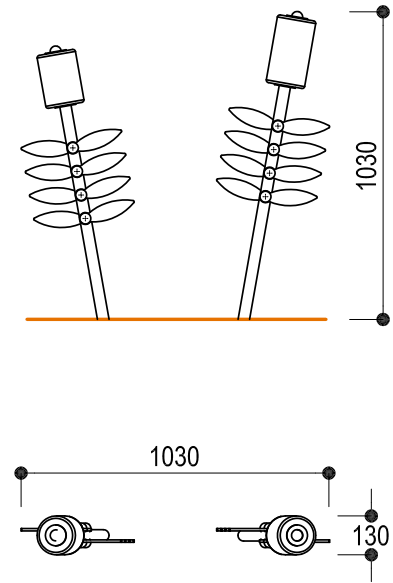

Flowers – desert brushes

These beautiful Themed Play Flowers – Desert Brushes are delightful in any garden bed or play space. With soft rubber leads and brushes that encourage sensory play, our Themed Play Flowers – Desert Brushes are sure to brighten the day!

Specifications

Code: PN913

Age range: 2-8 Years

Max fall height: N/A

Minimum fall zone: N/A

Equipment size: 0.8m²

Max equipment height: 1.1m

Playspaces: Parks, schools, commercial

Materials

Colours	
Material specs	Brushes: Polypropylene Leaves: Reinforced rubber Posts & fasteners: Stainless steel

Standards

Complies with relevant Australian Standards including: AS 4685:2021 (P1-6) | AS 4685.0:2017 | AS4422 (Int):2022

*All information is commercial in confidence and is the property of The Play Collective. For details regarding Australian standards, warranties, insurances, QA and installation, please contact your local office. All information is correct as at February 2024.