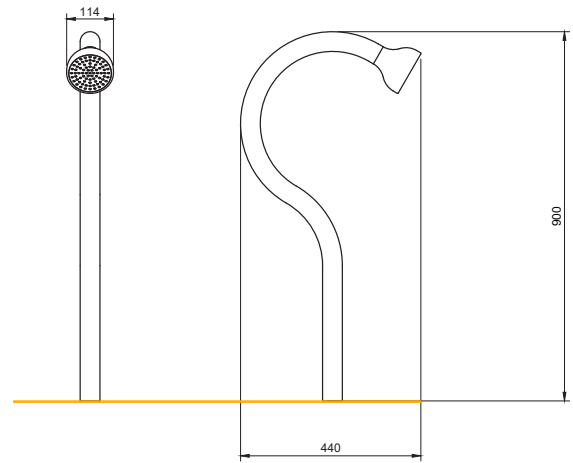

Talk Tube Stainless Steel

Children love our Talk Tube Stainless Steel Themed Play Equipment! Inspire storytelling through imaginative play and communicate with far away lands! Designed for social play, however these popular Talk Tubes are wildly popular for individuals alike.

Specifications

Code: PN1350

Age range: 2-8 Years

Max fall height: N/A

Minimum fall zone: N/A

Equipment size: 0.1 m²

Max equipment height: 0.9m

Playspaces: Parks, schools, commercial

Materials

Colours	N/A
Material specs	Talk tube: Stainless steel

Standards

Complies with relevant Australian Standards including: AS 4685:2021 (P1-6) | AS 4685.0:2017 | AS4422 (Int):2022

*All information is commercial in confidence and is the property of The Play Collective. For details regarding Australian standards, warranties, insurances, QA and installation, please contact your local office. All information is correct as at February 2024.