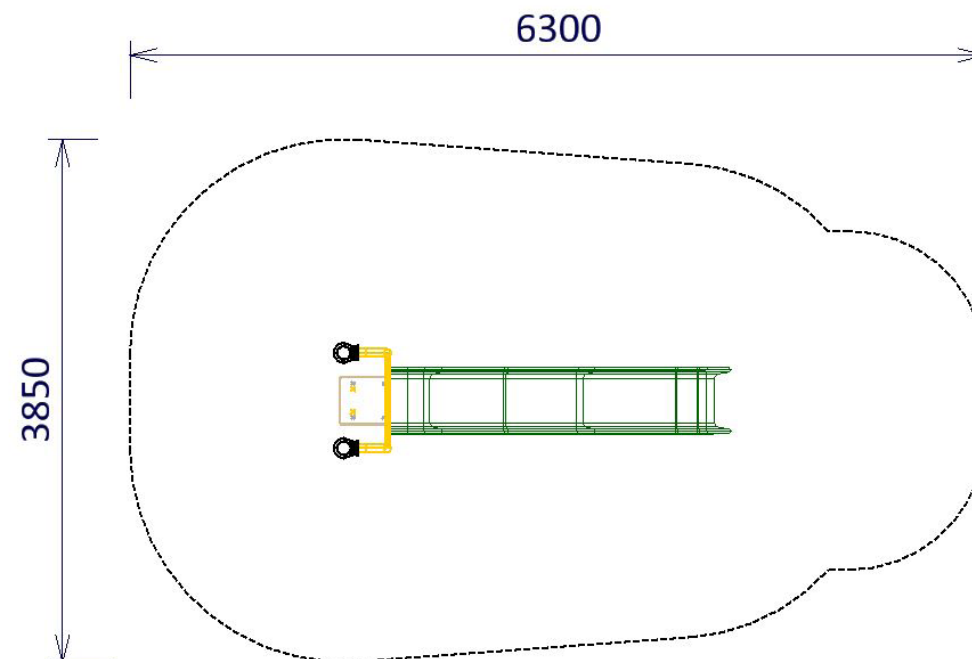

Embankment Slide 1200 Single with Rail

The classic playground activity, sliding! This product is great for embankments!

SPECIFICATIONS

Product Code: FS77
Age Range: 2-10 years
Max Fall Height: 150mm
Minimum Fall Zone: 20.05m ²
Equipment Size: 3000mm x 800mm
Max Equipment Height: 1110mm
Mound Height: 1200 mm
Play spaces: Parks, schools, commercial

MATERIALS

COLOURS	Frame: Standard powder coat range Slide: Standard plastic range
MATERIAL SPECS	Frame: Anodised Aluminium Fasteners: Steel & stainless steel Powder Coating: 80-120u Plastic: Roto moulded plastic