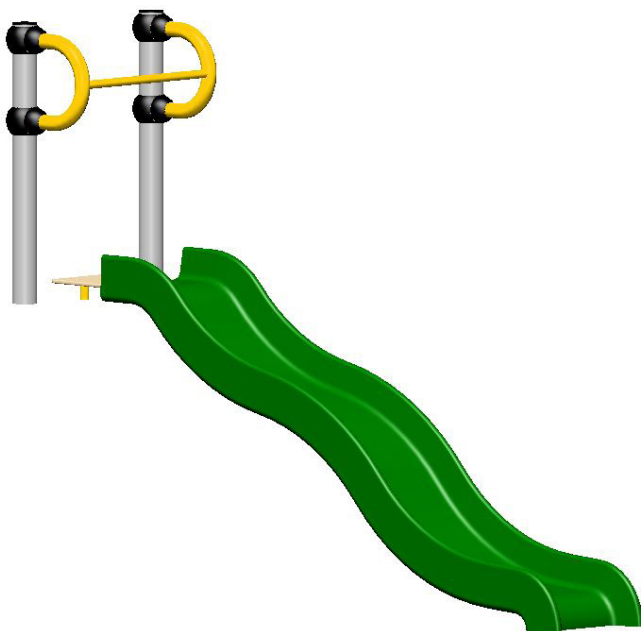

Embankment Slide 1200 Single with Rail

The classic playground activity, sliding! This product is great for embankments!

SPECIFICATIONS

Product Code: FS77
Age Range: 2-10 years
Max Fall Height: 150mm
Minimum Fall Zone: 20.05m ²
Equipment Size: 3000mm x 800mm
Max Equipment Height: 1110mm
Mound Height: 1200 mm
Play spaces: Parks, schools, commercial

MATERIALS

COLOURS	Frame: Standard powder coat range Slide: Standard plastic range
MATERIAL SPECS	Frame: Anodised Aluminium Fasteners: Steel & stainless steel Powder Coating: 80-120u Plastic: Roto moulded plastic