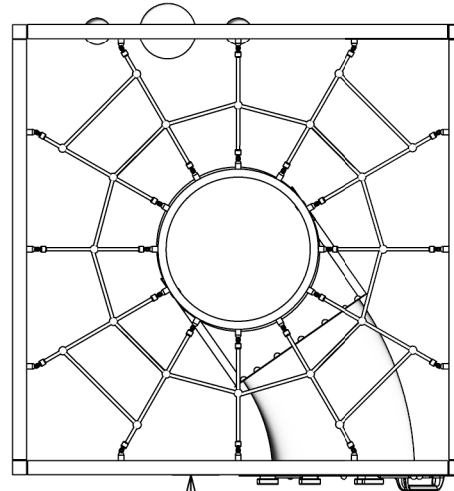

6600

6699

Product Code: FS161/162

Age Range: Mixed

Max Fall Height: 2400mm

Minimum Fall Zone: 43.56m²

Equipment Size: 2400mm x 2400mm

Max Equipment Height: 2510mm