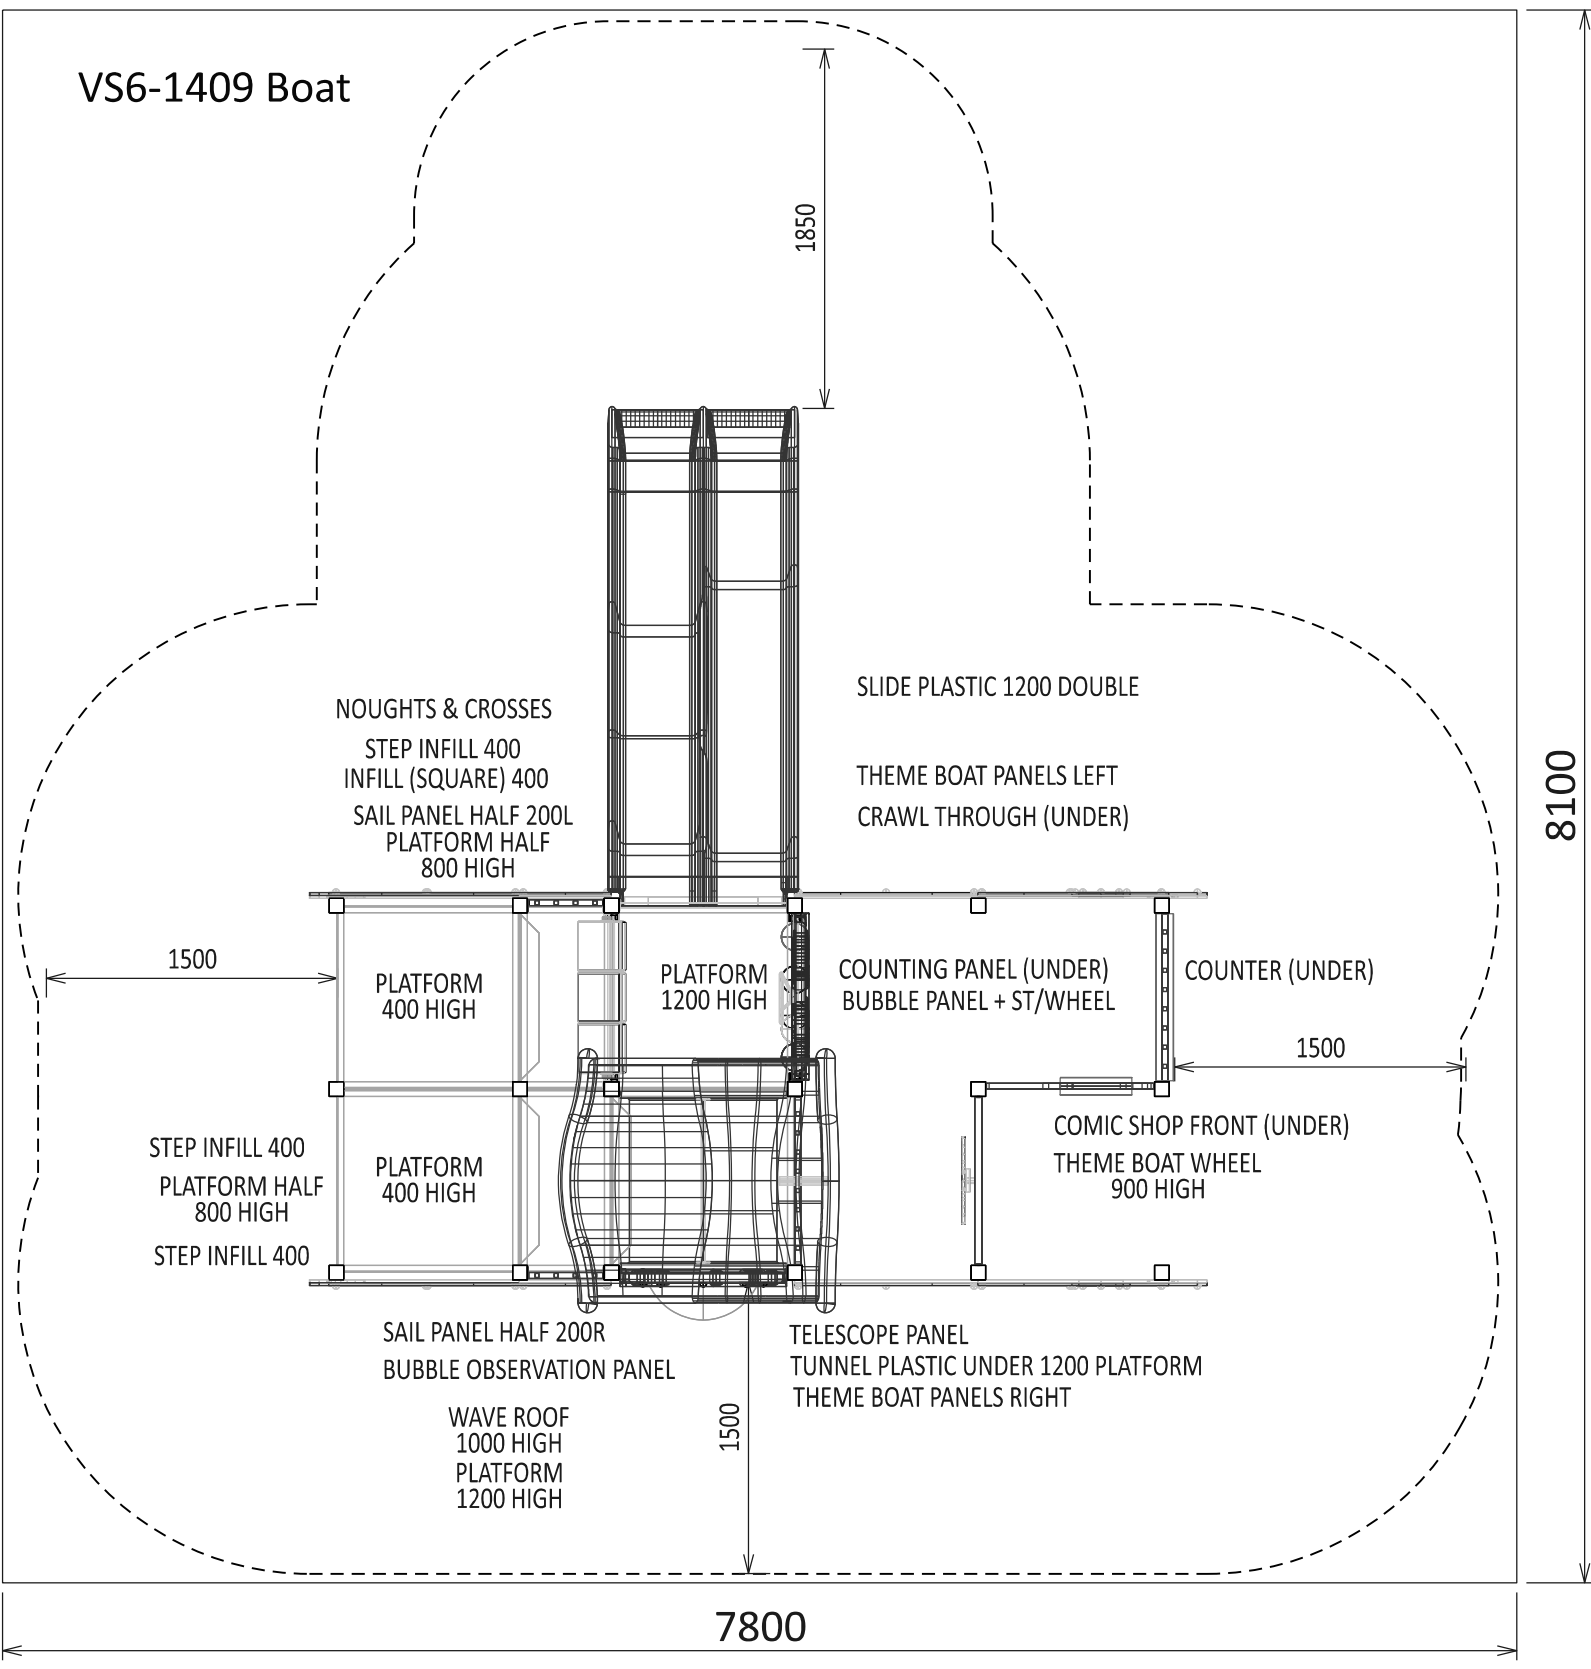

# VS6-1409 Boat

NOUGHTS & CROSSES  
STEP INFILL 400  
INFILL (SQUARE) 400  
SAIL PANEL HALF 200L  
PLATFORM HALF  
800 HIGH

SLIDE PLASTIC 1200 DOUBLE  
THEME BOAT PANELS LEFT  
CRAWL THROUGH (UNDER)

1500

PLATFORM  
400 HIGH

PLATFORM  
1200 HIGH

COUNTING PANEL (UNDER)  
BUBBLE PANEL + ST/WHEEL

COUNTER (UNDER)

1500

8100

STEP INFILL 400  
PLATFORM HALF  
800 HIGH  
STEP INFILL 400

PLATFORM  
400 HIGH

COMIC SHOP FRONT (UNDER)  
THEME BOAT WHEEL  
900 HIGH

SAIL PANEL HALF 200R  
BUBBLE OBSERVATION PANEL

TELESCOPE PANEL  
TUNNEL PLASTIC UNDER 1200 PLATFORM  
THEME BOAT PANELS RIGHT

1500

WAVE ROOF  
1000 HIGH  
PLATFORM  
1200 HIGH

7800