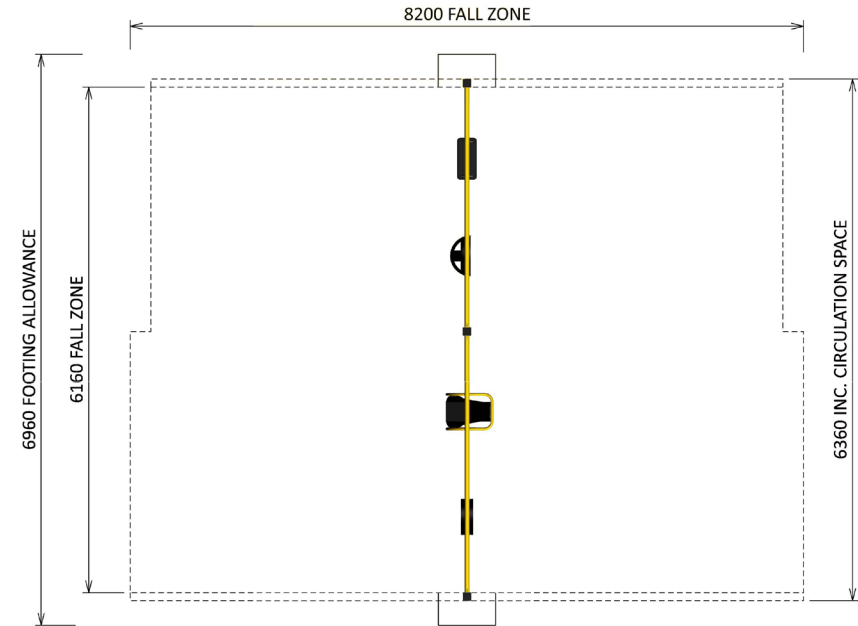

Post Swing - 4 Bay Junior/Senior

Get swinging on the Forpark Post Swing - 4 Bay Junior - Senior. The modern aesthetic, minimal footprint of the 4 Bay Junior - Senior Post swing get increased motion and value into the play setting. The offset top rails provide visual difference while offering different swing arcs depending on the user requirements. Seat options includes a strap seat, toddler seat, solid seat and all abilities swing seat.

SPECIFICATIONS

Product Code: SW130
Age Range: All Ages
Max Fall Height: 1450mm
Minimum Fall Zone: 49m ²
Minimum Install Zone: 49.60m ²
Minimum Circulation Space: 51m ²
Equipment Size: 6360mm x 100mm
Play spaces: Parks, schools, commercial