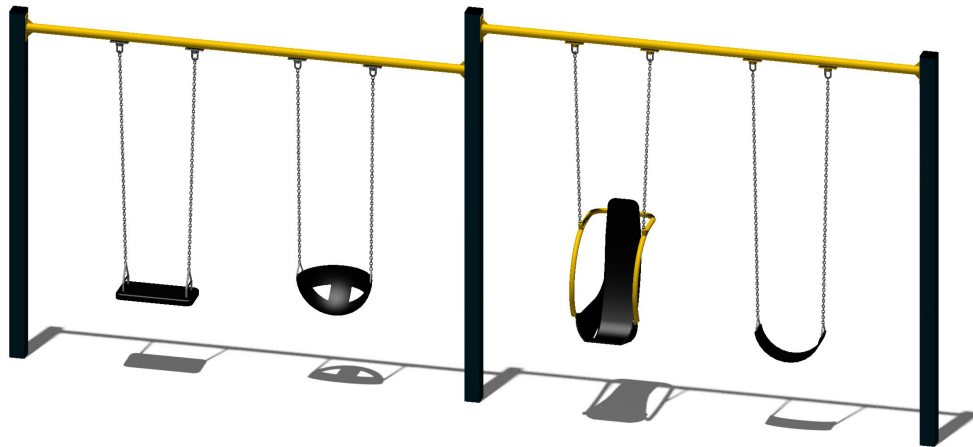

Post Swing - 4 Bay Junior/Senior

Get swinging on the Forpark Post Swing - 4 Bay Junior - Senior. The modern aesthetic, minimal footprint of the 4 Bay Junior - Senior Post swing get increased motion and value into the play setting. The offset top rails provide visual difference while offering different swing arcs depending on the user requirements. Seat options includes a strap seat, toddler seat, solid seat and all abilities swing seat.

SPECIFICATIONS

Product Code: SW130
Age Range: All Ages
Max Fall Height: 1450mm
Minimum Fall Zone: 49m ²
Minimum Install Zone: 49.60m ²
Minimum Circulation Space: 51m ²
Equipment Size: 6360mm x 100mm
Play spaces: Parks, schools, commercial

MATERIALS

COLOURS	Frame: Standard powder coat range
MATERIAL SPECS	Uprights: Galvanised steel Top Bar: Galvanised steel Fasteners: Steel & stainless steel Powder Coating: 80-120µ

WWW.FORPARKAUSTRALIA.COM.AU