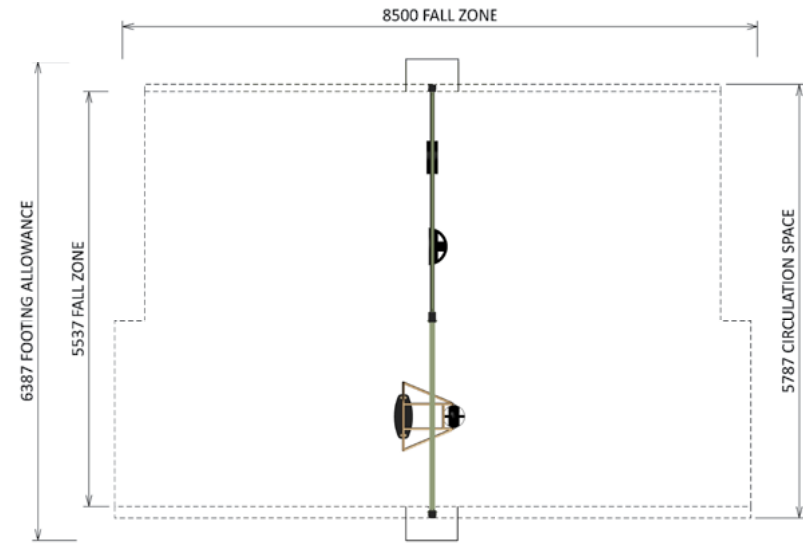

Swing Post 2 Bay with Unity Seat

Get swinging on the Forpark Swing Post 2 Bay with Unity Seat. Using the compact post frames the 2 bay section of the swing can accommodate different swing seat options (strap, toddler, solid, all abilities) with the advantage of a Unity swing seat in the next bay. NB: also available in polished stainless steel.

SPECIFICATIONS

- Product Code: SW163
- Age Range: All Ages
- Max Fall Height: 1450mm
- Minimum Fall Zone: 45m²
- Equipment Size: 5800mm x 950mm
- Max Equipment Height: 2710mm
- Playspaces: Parks, schools, commercial