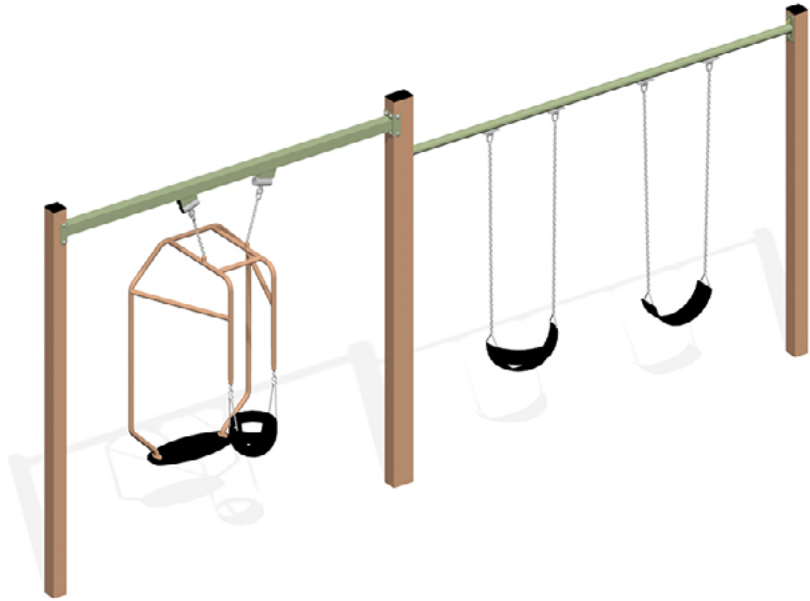

Swing Post 2 Bay with Unity Seat

Get swinging on the Forpark Swing Post 2 Bay with Unity Seat. Using the compact post frames the 2 bay section of the swing can accommodate different swing seat options (strap, toddler, solid, all abilities) with the advantage of a Unity swing seat in the next bay. NB: also available in polished stainless steel.

SPECIFICATIONS

- Product Code: SW163
- Age Range: All Ages
- Max Fall Height: 1450mm
- Minimum Fall Zone: 45m²
- Equipment Size: 5800mm x 950mm
- Max Equipment Height: 2710mm
- Playspaces: Parks, schools, commercial

MATERIALS

COLOURS	Frame: Powder Coat Colours
MATERIAL SPECS	Uprights: Galvanised Steel Top Bar: Galvanised Steel Fasteners Steel & S/S Powder Coating: 80-120µ

WWW.FORPARKAUSTRALIA.COM.AU

STANDARDS

Complies with relevant Australian Standards including: AS 4685:2021 (P1-6) | AS 4685.0:2017 | AS 4422:2016