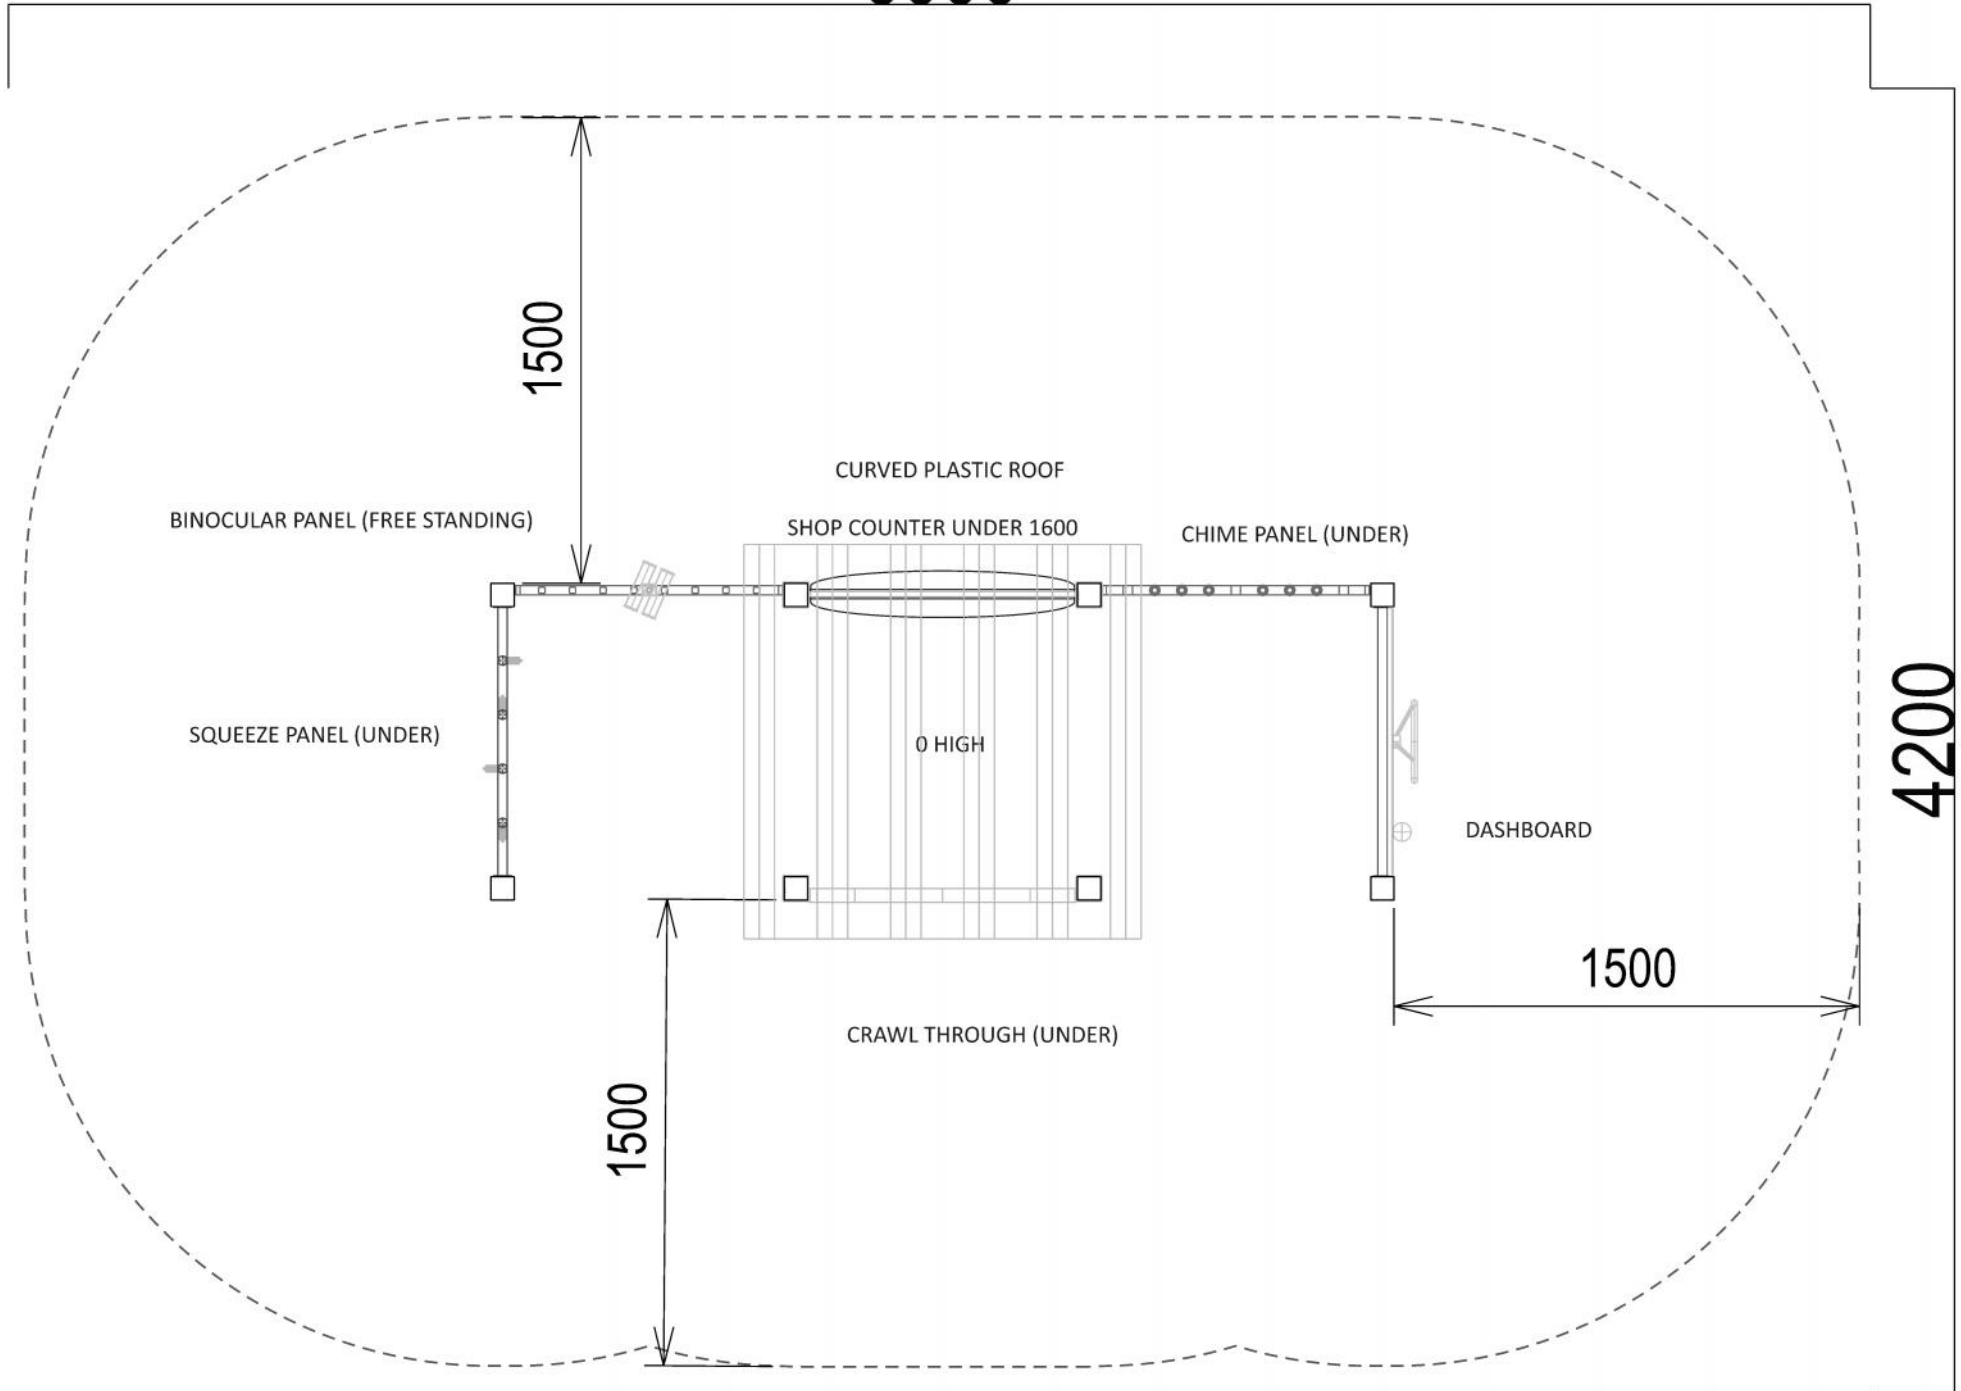

6000

1500

BINOCULAR PANEL (FREE STANDING)

CURVED PLASTIC ROOF

SHOP COUNTER UNDER 1600

CHIME PANEL (UNDER)

SQUEEZE PANEL (UNDER)

0 HIGH

DASHBOARD

4200

1500

CRAWL THROUGH (UNDER)

1500