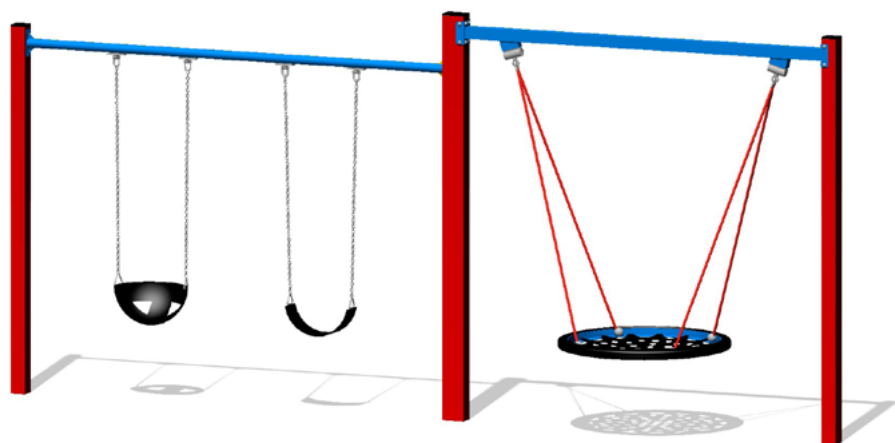

Swing Post 2 Bay with Swing-A-Way

Get swinging on the Swing Post 2 Bay with Swing-A-Way. Using the compact post frames the 2 bay section of the swing can accommodate different swing seat options (strap, toddler, solid, all abilities) with the advantage of a multiple users basket style swing seat in the next bay.

SPECIFICATIONS

- Product Code: SW134/STSW134

- Age Range: All Ages

- Max Fall Height: 1450mm

- Minimum Fall Zone: 48.3m²

- Minimum Install Zone: 56.41m²

- Equipment Size: 5990mm x 1120mm

- Max Equipment Height: 2660mm

- Play spaces: Parks, schools, commercial

MATERIALS

COLOURS	Frame: Standard powder coat range or Electro Polished Stainless
MATERIAL SPECS	Frame – Galvanised Steel or Stainless Steel Top Bar – Galvanised Steel or Stainless Steel Fasteners - Steel or Stainless Steel Powder Coating: 80-120µ