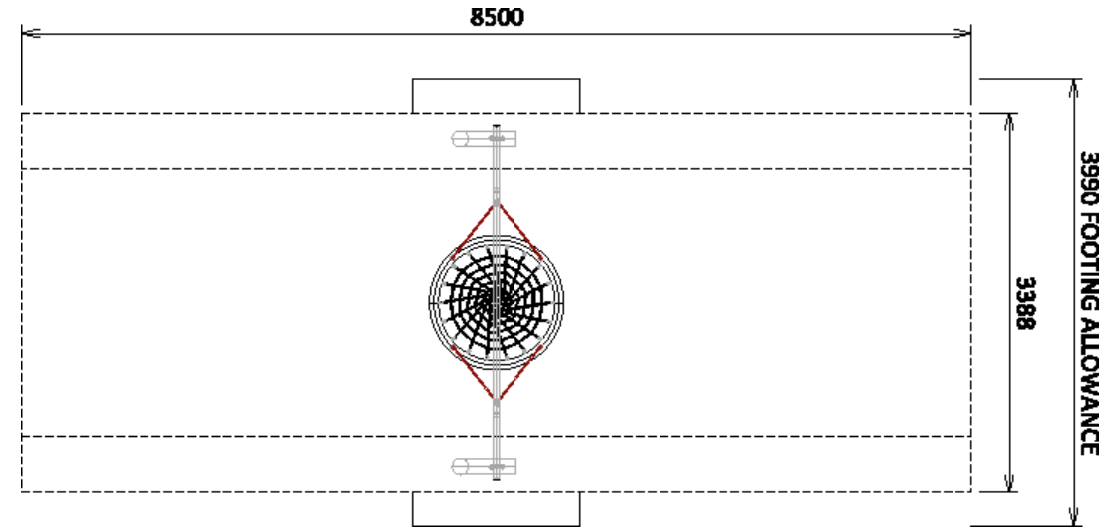

Swing-A-Way Flag

A chunky and funky looking swing-a-way post swing. Also available in Hot Dipped Galv.

SPECIFICATIONS

Product Code: SW152

Age Range: All Ages

Max Fall Height: 1450mm

Minimum Fall Zone: 28.8m²

Minimum Install Zone: 33.92m²

Equipment Size: 3388mm x 1200mm

Max Equipment Height: 3100mm

Playspaces: Parks, schools, commercial

MATERIALS

COLOURS	Frame: Standard powder coat range or Hot Dipped Galv
MATERIAL SPECS	Uprights: Galvanised Steel Top Bar: Galvanised steel Fasteners: Stainless steel Baskt: Ali/Rubber or Rope Powder Coating: 80-120µ