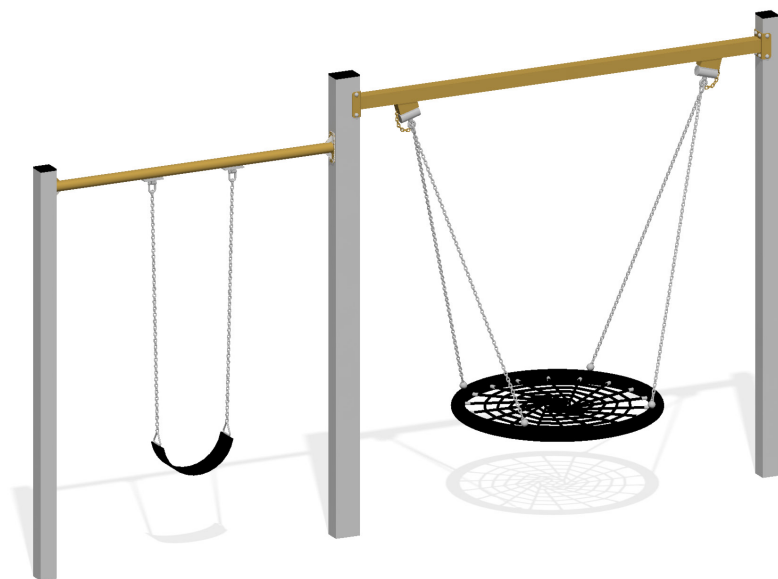

St Post Swing 1 Bay with Swing-A-Way - HDG

Get swinging on the Forpark Post Swing 1 Bay with Swing-A-Way. This swing offers different seating options including a strap seat, toddler seat, solid seat, and all-abilities swing seat and multi-user basket swing seat with modern aesthetic and a high quality finish.

SPECIFICATIONS

Product Code: SW172
Age Range: All Ages
Max Fall Height: 1450mm
Minimum Fall Zone: 35.5m ²
Minimum Install Zone: 44.6m ²
Minimum Circulation Space: 37.5m ²
Equipment Size: 1200mm x 4600mm
Max Equipment Height: 2710mm
Play spaces: Parks, schools, commercial

MATERIALS

COLOURS	Uprights: Hot dipped galvanised Top Bar: Standard powder coat range
MATERIAL SPECS	Uprights: Hot dipped galvanised Top Bar: Stainless steel Fasteners: Stainless steel Powder coating: 80-120u