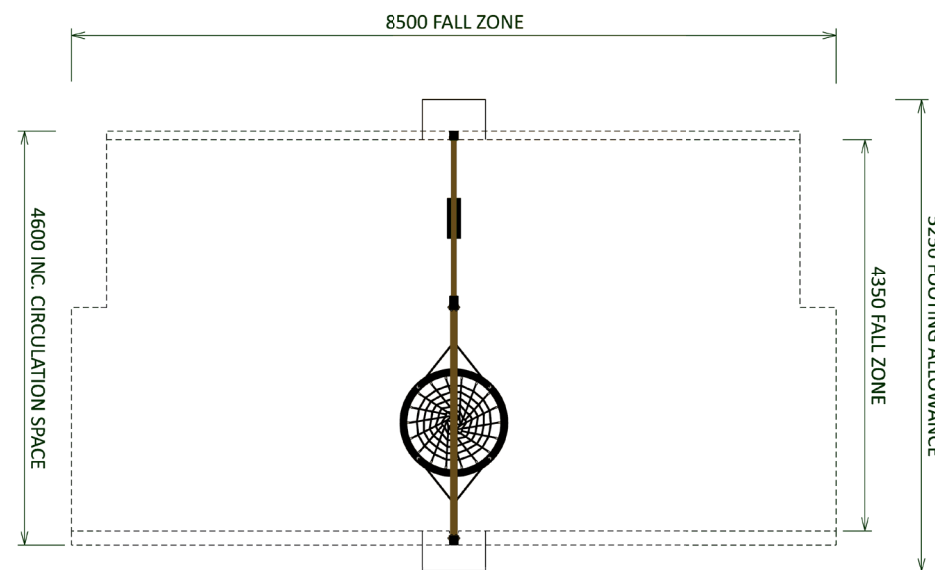

St Post Swing 1 Bay with Swing-A-Way - HDG

Get swinging on the Forpark Post Swing 1 Bay with Swing-A-Way. This swing offers different seating options including a strap seat, toddler seat, solid seat, and all-abilities swing seat and multi-user basket swing seat with modern aesthetic and a high quality finish.

SPECIFICATIONS

Product Code: SW172
Age Range: All Ages
Max Fall Height: 1450mm
Minimum Fall Zone: 35.5m ²
Minimum Install Zone: 44.6m ²
Minimum Circulation Space: 37.5m ²
Equipment Size: 1200mm x 4600mm
Max Equipment Height: 2710mm
Play spaces: Parks, schools, commercial