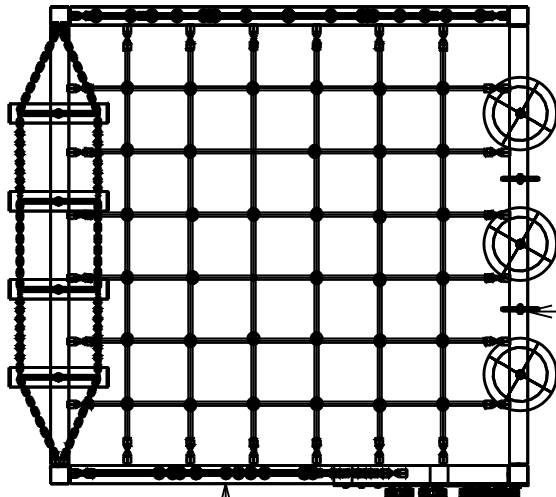

Cube

Max Fall Height: 2400mm
Max Equipment Height: 2400mm
Equipment Size: 2250mm x 1980mm
Min Fall Zone: 34.3m.sq

2100

6180

2100

6165