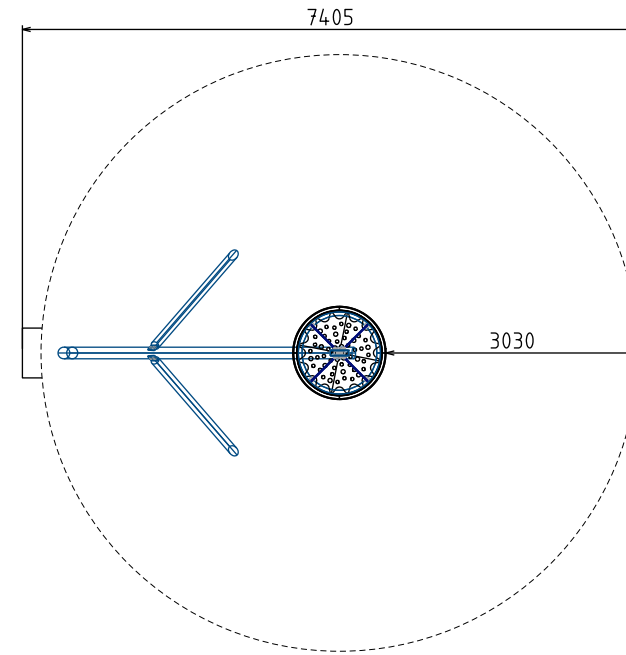

Also available with a rope basket

Get swinging on the Forpark Tornado. A 360 degree range of motion fitted with a basket style seat this swing is designed for multiple users.

SPECIFICATIONS

Product Code: SW56
Age Range: 2-12 Years
Max Fall Height: 1250mm
Minimum Fall Zone: 40.48m ²
Minimum Install Zone: 40.63m ²
Equipment Size: 3990mm x 2480mm
Max Equipment Height: 2400mm
Play spaces: Parks, schools, commercial