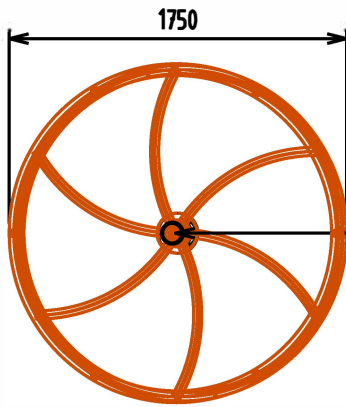

7832

3955

FORPARK
A U S T R A L I A

Spin-A-Way

Max Fall Height: 1500mm

Max Equipment Height: 2020mm

Equipment Size: 1760mm Diameter

Min Fall Zone: 48.2m.sq