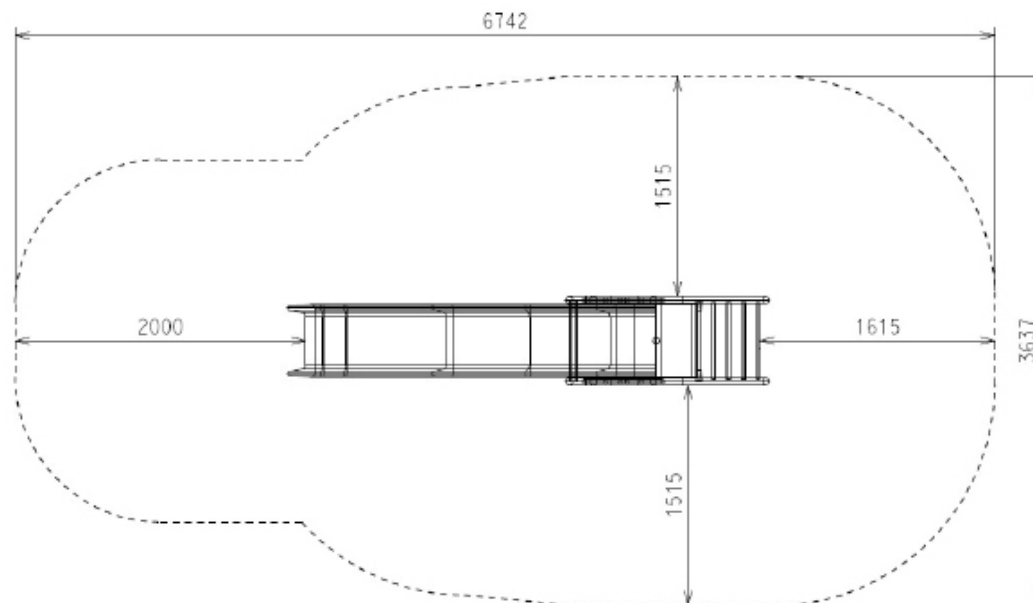

Freestanding Slide 1200

The classic playground activity, sliding!

SPECIFICATIONS

Product Code: FS10
Age Range: 2-12 years
Max Fall Height: 1200mm
Minimum Fall Zone: 20.3m ²
Equipment Size: 3320mm x 610mm
Max Equipment Height: 2130mm
Play spaces: Parks, schools, commercial

MATERIALS

COLOURS	Frame: Standard powder coat range Slide: Standard plastic range
MATERIAL SPECS	Frame: Galvanised steel Fasteners: Steel & stainless steel Powder Coating: 80-120u Plastic: Roto moulded