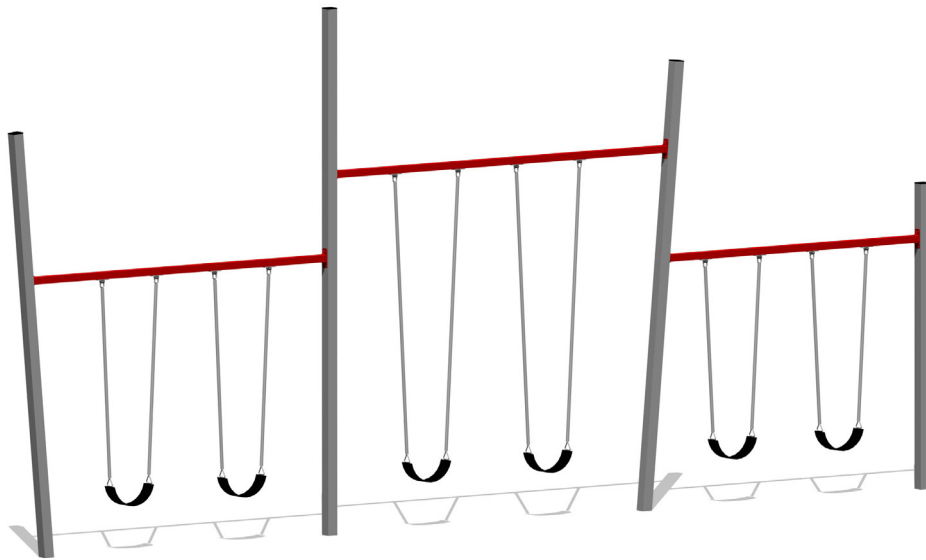

# Post Swing - 6 Bay

Get swinging on the Forpark Post Swing - 6 Bay. The modern aesthetic, minimal footprint of the 6 Bay Post swing get increased motion and value into the play setting. Seat options includes a strap seat, toddler seat, solid seat and all abilities swing seat.

## SPECIFICATIONS

- Product Code: SW94
- Age Range: All Ages
- Max Fall Height: 1800mm
- Minimum Fall Zone: 81m<sup>2</sup>
- Minimum Install Zone: 81.40m<sup>2</sup>
- Minimum Circulation Space: 85m<sup>2</sup>
- Equipment Size: 10135mm x 100mm
- Max Equipment Height: 4000mm
- Play spaces: Parks, schools, commercial