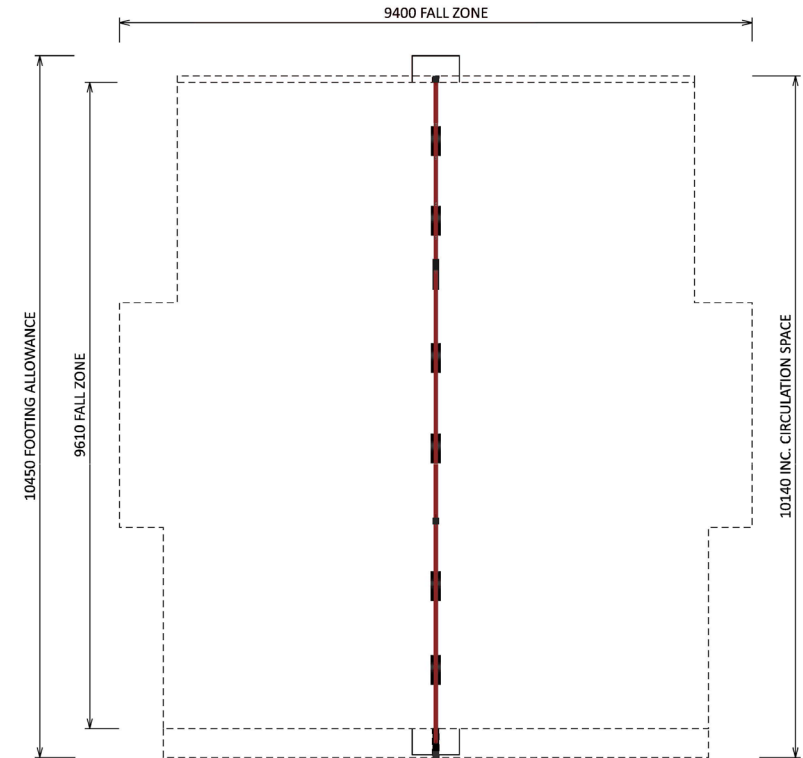

# Post Swing - 6 Bay

Get swinging on the Forpark Post Swing - 6 Bay. The modern aesthetic, minimal footprint of the 6 Bay Post swing get increased motion and value into the play setting. Seat options includes a strap seat, toddler seat, solid seat and all abilities swing seat.

## SPECIFICATIONS

- Product Code: SW94
- Age Range: All Ages
- Max Fall Height: 1800mm
- Minimum Fall Zone: 81m<sup>2</sup>
- Minimum Install Zone: 81.40m<sup>2</sup>
- Minimum Circulation Space: 85m<sup>2</sup>
- Equipment Size: 10135mm x 100mm
- Max Equipment Height: 4000mm
- Play spaces: Parks, schools, commercial