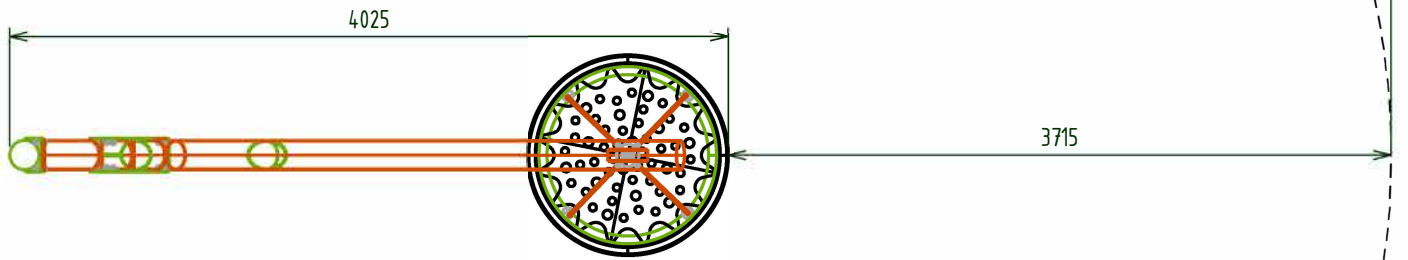

8550

Pendulum - Steel Post

Max Fall Height: 1560mm

Max Equipment Height: 3280mm

Equipment Size: 4020mm x 1120mm

Min Fall Zone: 57.3m.sq