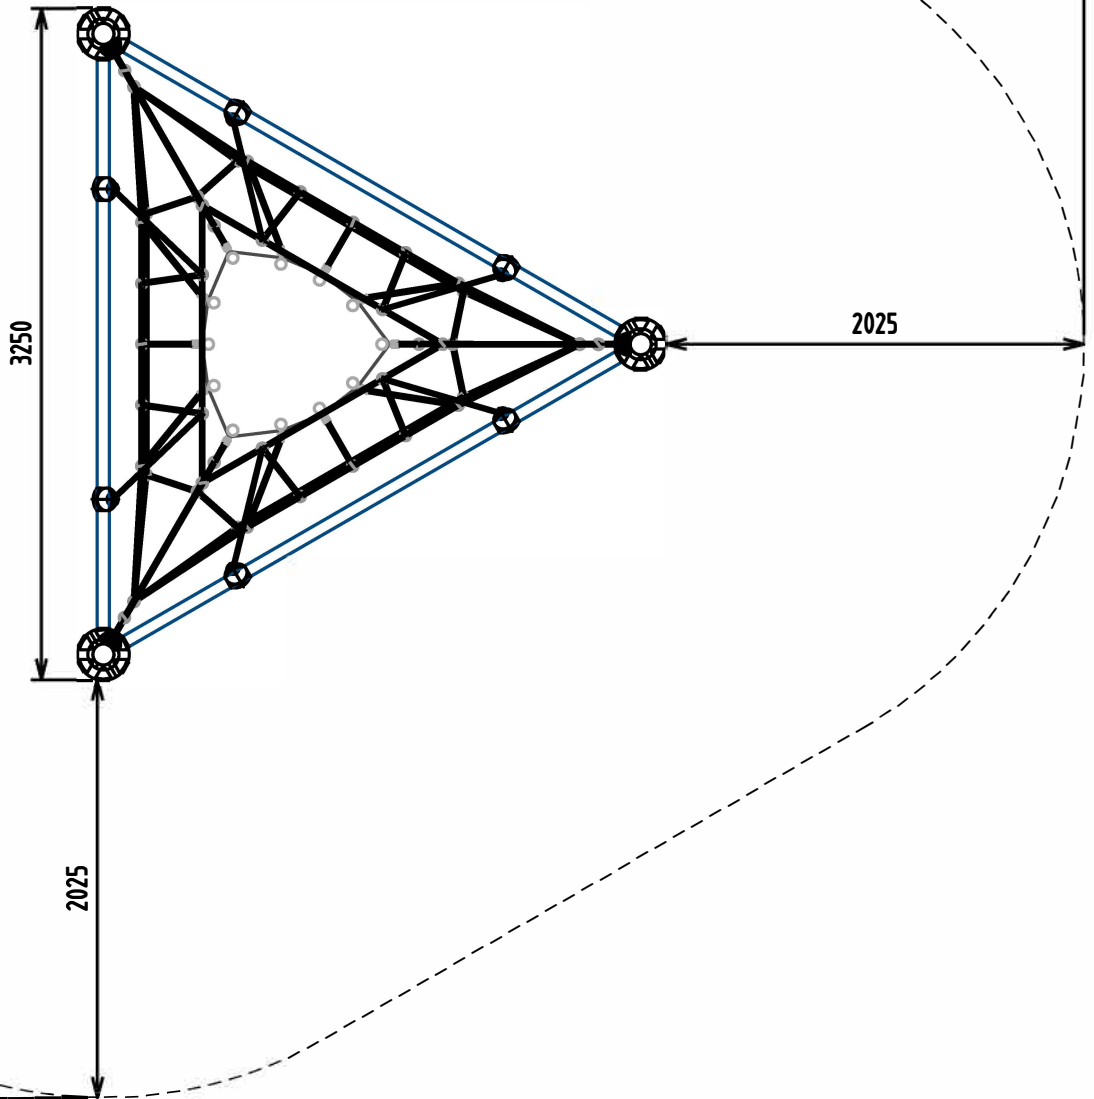

6900

Orbit Prism

Max Fall Height: 2400mm

Max Equipment Height: 2600mm

Equipment Size: 3250mm x 2850mm

Min Fall Zone: 37.8m.sq

7300

2025