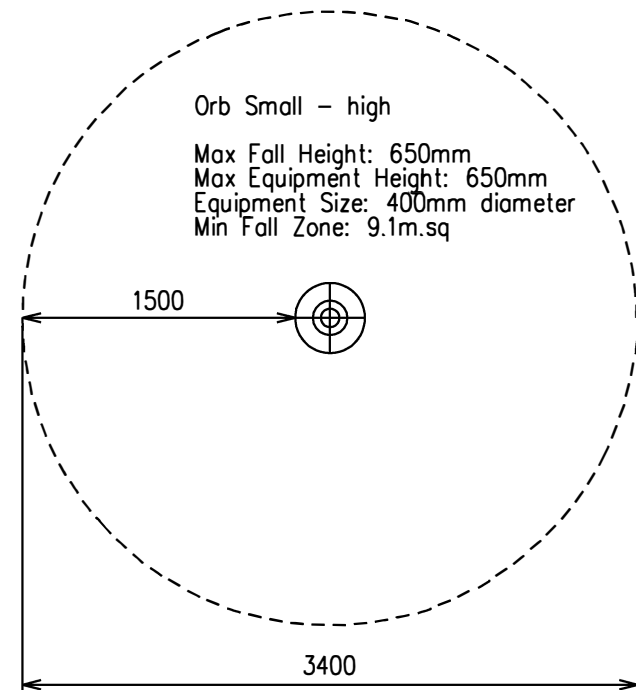

Orb - low

Max Fall Height: 500mm
 Max Equipment Height: 500mm
 Equipment Size: 500mm diameter
 Min Fall Zone: N/A

Orb - in ground

Max Fall Height: 250mm
 Max Equipment Height: 250mm
 Equipment Size: 500mm diameter
 Min Fall Zone: N/A

Orb Small - low

Max Fall Height: 450mm
 Max Equipment Height: 450mm
 Equipment Size: 400mm diameter
 Min Fall Zone: N/A

Orb Small - in ground

Max Fall Height: 190mm
 Max Equipment Height: 190mm
 Equipment Size: 400mm diameter
 Min Fall Zone: N/A