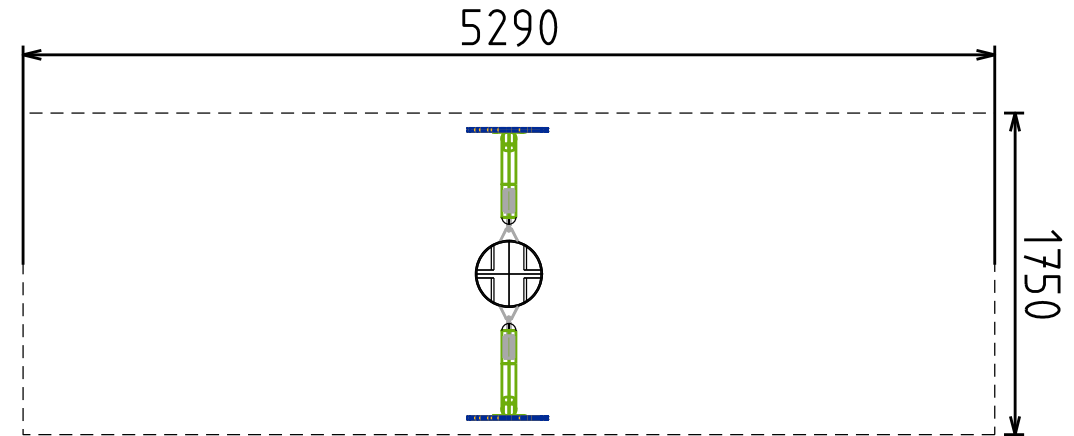

Mini Infant Swing

Get swinging on the Forpark Mini Infant Swing. Designed for a toddler, this compact swing is ideal where space is a premium and visual appeal is a must.

SPECIFICATIONS

Product Code: SW93
Age Range: 0-3 Years
Max Fall Height: 850mm
Minimum Fall Zone: 9.25m ²
Equipment Size: 1590mm x 150mm
Max Equipment Height: 1500mm
Play spaces: Parks, schools, commercial