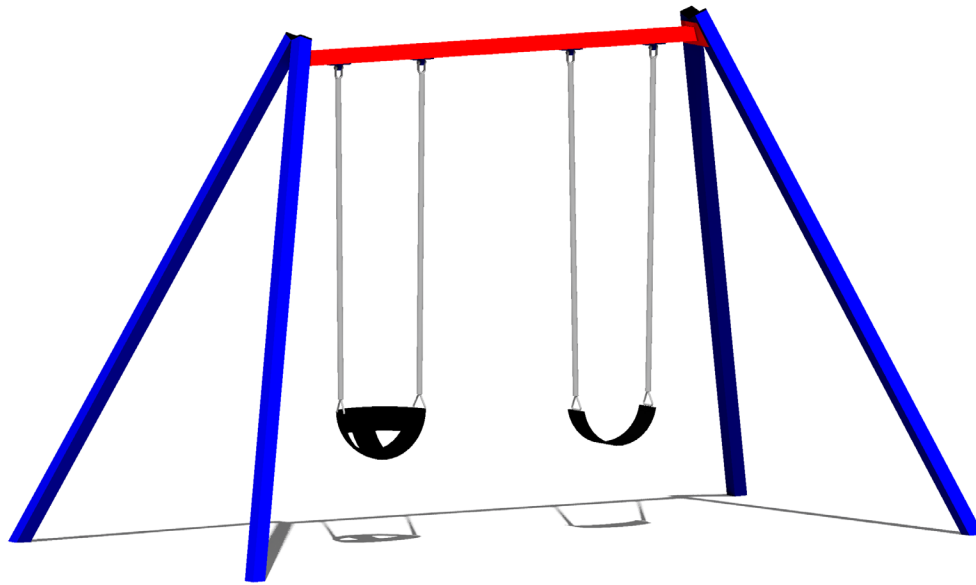

# Double A Frame Swing - Senior

Get swinging on the Forpark Double A Frame Swing - Senior. Seat options includes a strap seat, toddler seat, solid seat and all abilities swing seat.

## SPECIFICATIONS

Product Code: SW20S
Age Range: All Ages
Max Fall Height: 1450mm
Minimum Fall Zone: 29m <sup>2</sup>
Minimum Install Zone: 28.99m <sup>2</sup>
Minimum Circulation Space: 36m <sup>2</sup>
Equipment Size: 4415mm x 2380mm
Max Equipment Height: 2600mm
Play spaces: Parks, schools, commercial