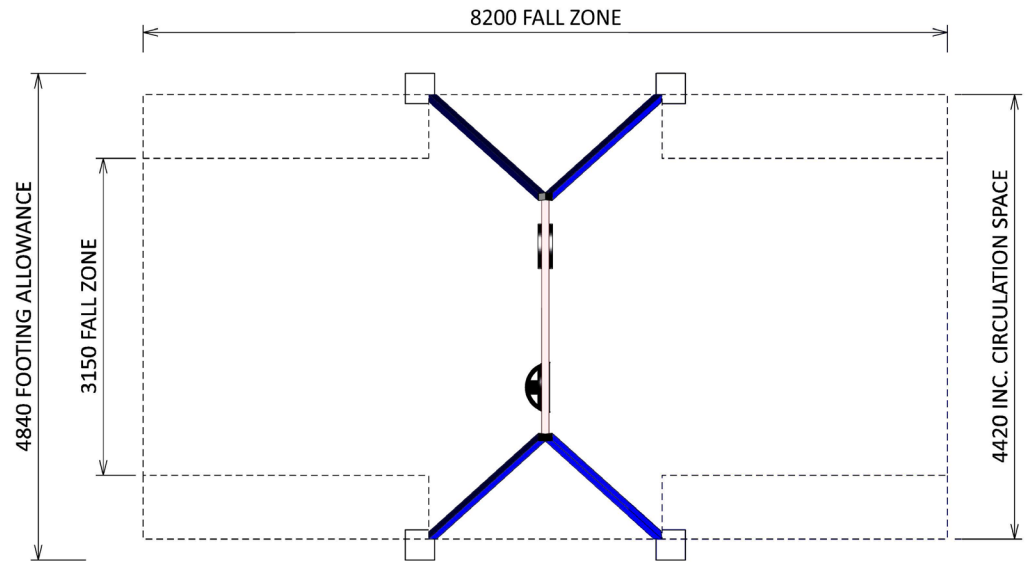

# Double A Frame Swing - Senior

Get swinging on the Forpark Double A Frame Swing - Senior. Seat options includes a strap seat, toddler seat, solid seat and all abilities swing seat.

## SPECIFICATIONS

Product Code: SW20S
Age Range: All Ages
Max Fall Height: 1450mm
Minimum Fall Zone: 29m <sup>2</sup>
Minimum Install Zone: 28.99m <sup>2</sup>
Minimum Circulation Space: 36m <sup>2</sup>
Equipment Size: 4415mm x 2380mm
Max Equipment Height: 2600mm
Play spaces: Parks, schools, commercial