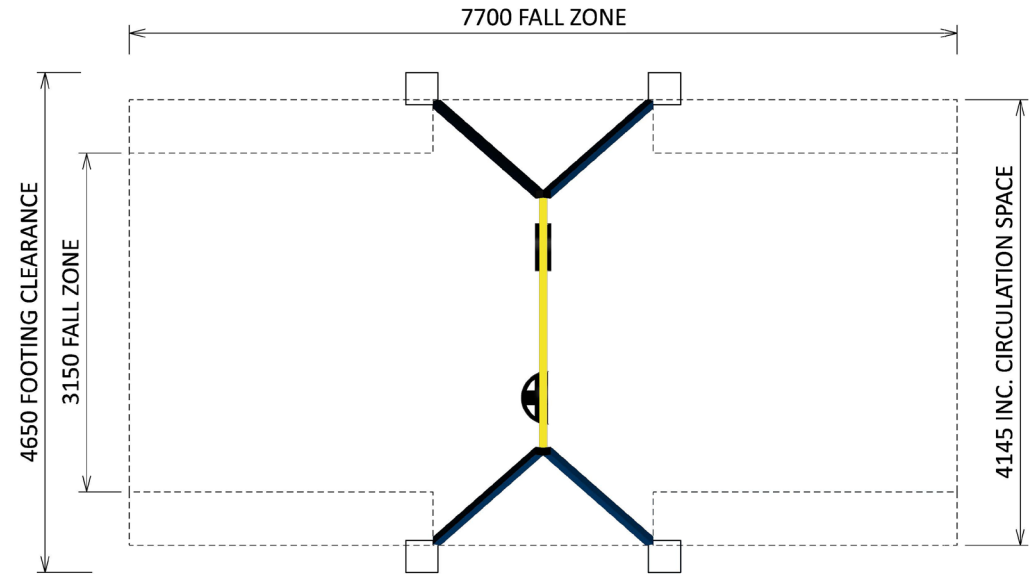

# Double A Frame Swing - Junior

Get swinging on the Forpark Double A Frame Swing - Junior. Seat options includes a strap seat, toddler seat, solid seat and all abilities swing seat.

## SPECIFICATIONS

Product Code:	SW20J
Age Range:	All Ages
Max Fall Height:	1300mm
Minimum Fall Zone:	26m <sup>2</sup>
Minimum Install Zone:	27.01m <sup>2</sup>
Minimum Circulation Space:	32m <sup>2</sup>
Equipment Size:	4145mm x 2050mm
Max Equipment Height:	2400mm
Play spaces:	Parks, schools, commercial