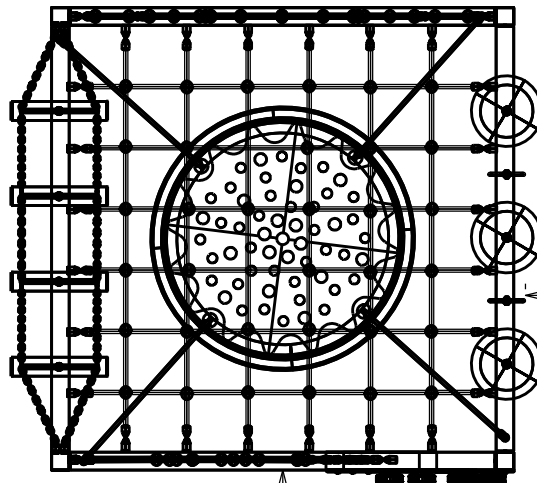

6165

Cube & Basket

Max Fall Height: 2400mm
Max Equipment Height: 2400mm
Equipment Size: 2250mm x 1980mm
Min Fall Zone: 34.3m.sq

2100

2100

6180